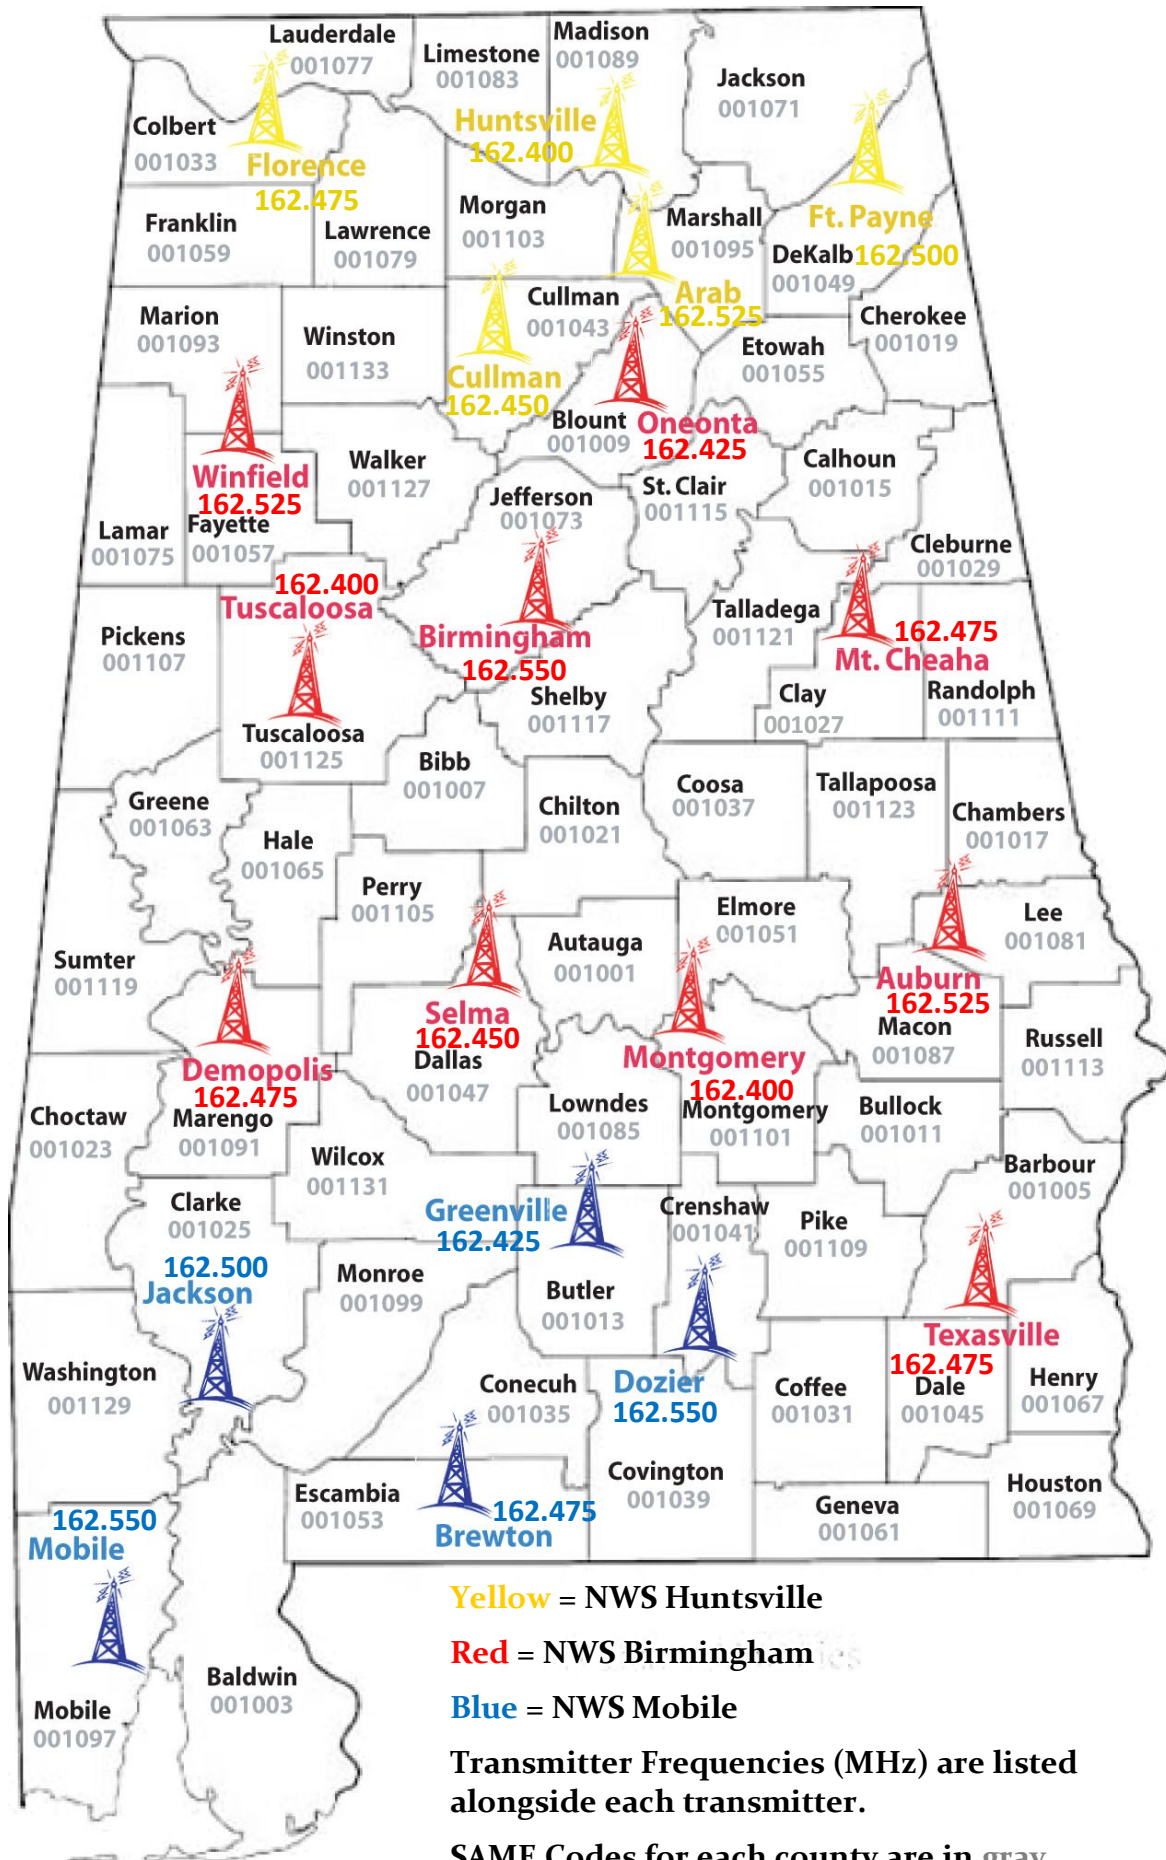

Alabama NWR Transmitter Locations

Yellow = NWS Huntsville

Red = NWS Birmingham

Blue = NWS Mobile

Transmitter Frequencies (MHz) are listed alongside each transmitter.

SAME Codes for each county are in gray.

Alabama NWR Transmitter Coverage